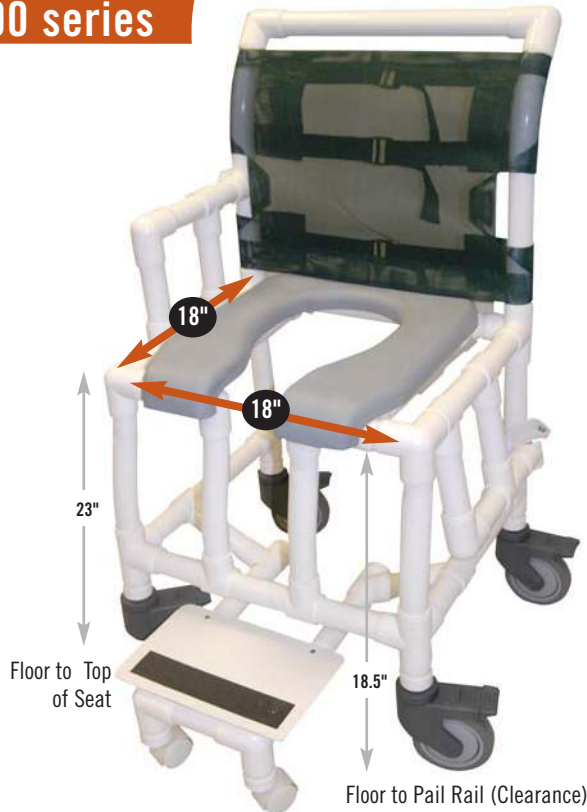

### MODEL 140 Standard Features

ST6030FT5SF-WW	Shower Taxi
External Dimensions	42"H x 22"W x 23"D
SSOF-GREY	Deluxe Padded Open Front Seat
C7	7 QT Pail
T5	Standard 5" Tente
DA	Drop Arm
SF-WW	Sliding Footrest with wheels
Weight Cap.	400 lbs

### MODEL 155 Standard Features

SC6013D	Shower Chair, Deluxe Elongated Commode Seat
External Dimensions	40"H x 22"W x 23"D
VACS	Vacuum Formed Seat 18"
C7	7 QT Pail
W4	Standard 4" Wagner
DA	Drop Arm
SF-WW	Sliding Footrest with wheels
Weight Cap.	300 lbs

## 100 series

MODEL 100	Standard Features
SC6013S	Shower Chair, Standard Commode Seat
External Dimensions	38.5"H x 22"W x 22.75"D
CA	Curved Arms
C7	Pail and Rail
W3	Wagner 3"
Weight Cap.	300 lbs

MODEL 105	Standard Features
SC6013S	Shower Chair, Standard Commode Seat
External Dimensions	38.5"H x 22"W x 22.75"D
CA	Curved Arms
C7	Pail and Rail
W3	Wagner 3"
F	Standard Footrest
Weight Cap.	300 lbs